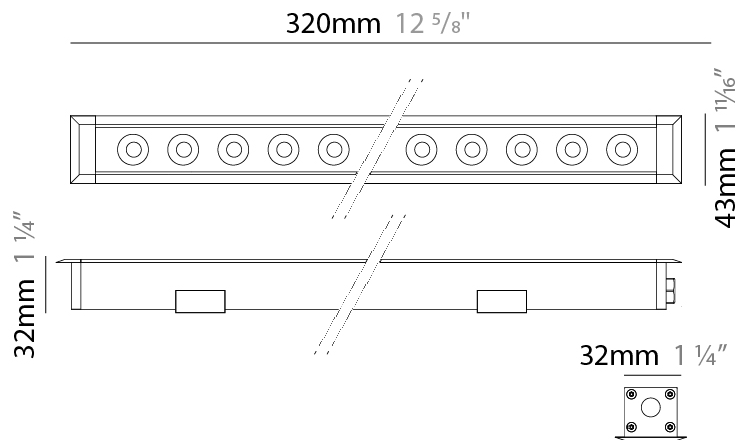

PROJECT	_____
TYPE	_____
SPECIFIER	_____
QUANTITY	_____
DATE	_____

MINI CORNICHE RECESSED

E91637-

base number   Finish Options   -   Lens Options

1. To build a product code in our configurator select the specify button on the base model # product page
2. To build a manual product code on this datasheet choose from the options listed below in blue font and add the suffix to the base model #

GENERAL

Series: Mini Corniche
Brand: Platek
Division: Exterior
Mounting Type: Recessed
Mounting Location: In-Ground
Subcategory: Walk Over

PHYSICAL

Shape: Rectangle
Length (mm): 320
Length (in): 12 5/8
Width (mm): 43
Width (in): 1 5/8
Height (mm): 32
Height (in): 1 1/4
Light Distribution: Uplight
Diffuser: Clear tempered glass
Gasket: Gore-Tex valve to prevent condensation
Fixture Finish: [BLK](#) / [WHI](#) / [GRY](#) / [COR](#) / [ANT](#) / [BRZ](#)
Fixture Material: Extruded Aluminum

ELECTRICAL

Lamp Type: LED
Total Output Wattage (W): 11.5
Dimming: [Bluetooth technology](#) or [DMX](#)
Control Gear: DMX
Driver Included: No
Driver Location: Remote
Driver Type: Constant Current - Universal
Driver Class: Class 2
Input Voltage (V): 120 - 277
Constant Current (MA): 500

LED

Number of LEDs: 8
Color Temperature (°K): [RGBW](#)
CRI: [>80 CRI](#)
Lamp Life (hrs): 60000
Special LEDs offerings: [RGBW](#)

OPTICAL

Optic°: [26](#) / [40](#) / [ELL](#)

RATINGS AND CERTIFICATIONS

Certified By: Certified for North American Standards
IP rating: IP67
IK Rating: IK07