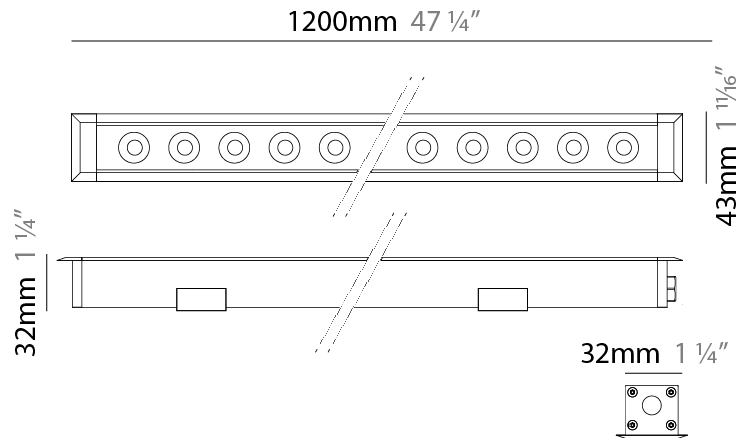

MINI CORNICHE RECESSED

E91639-

base number
Finish Options   Lens Options

1. To build a product code in our configurator select the specify button on the base model # product page
2. To build a manual product code on this datasheet choose from the options listed below in blue font and add the suffix to the base model #

GENERAL

Series: Mini Corniche
Brand: Platek
Division: Exterior
Mounting Type: Recessed
Mounting Location: In-Ground
Subcategory: Walk Over

PHYSICAL

Shape: Rectangle
Length (mm): 1220
Length (in): 48 1/2
Width (mm): 43
Width (in): 1 5/8
Height (mm): 32
Height (in): 1 1/2
Light Distribution: Uplight
Screws: A4 stainless steel
Diffuser: Clear tempered glass
Gasket: Gore-Tex valve to prevent condensation
Fixture Finish: [BLK / WHI / GRY / COR / ANT / BRZ](#)
Fixture Material: Extruded Aluminum

ELECTRICAL

Lamp Type: LED
Total Output Wattage (W): 46
Dimming: Bluetooth technology or DMX
Control Gear: DMX
Driver Included: No
Driver Location: Remote
Driver Type: Constant Current - Universal
Driver Class: Class 2
Input Voltage (V): 120 - 277
Constant Current (MA): 500

LED

Number of LEDs: 32
Color Temperature (°K): RGBW
CRI: >80 CRI
Lamp Life (hrs): 60000
Special LEDs offerings: RGBW

OPTICAL

Optic°: [26 / 47 / ELL](#)

RATINGS AND CERTIFICATIONS

Certified By: Certified for North American Standards
IP rating: IP67
IK Rating: IK07
Bug Rating: B1 U0 G0

PROJECT	_____
TYPE	_____
SPECIFIER	_____
QUANTITY	_____
DATE	_____